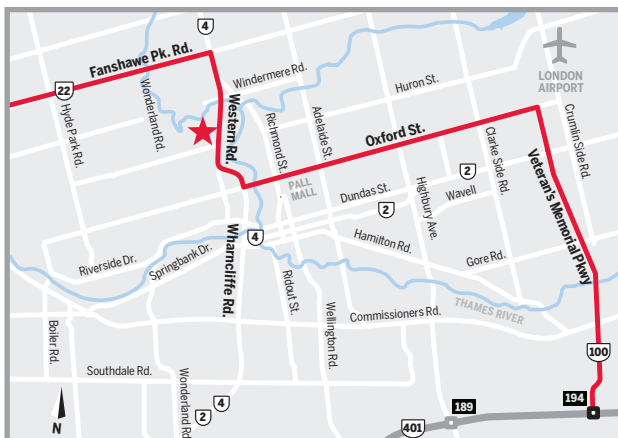

Huron

AT WESTERN

E Code Blue Emergency Phones

i Welcome Centre

- 1** Huron Dining Hall
- Mail/Parking Office
- Huron Room
- 2** Pay 'n Display Parking, Reserved Parking
- 3** The Frank Holmes Centre for Leadership, Ethics & Entrepreneurship
- The Silvercrest Welcome Centre
- Classrooms H111 – H233
- Medline Student Commons
- Beaver Dam
- Performance Theatre
- Executive Offices
- 4** Southwest Residence
- 5** Hellmuth Hall
- 6** Registrar's Office
Financial Aid Office
Student Support Services
Community Partnerships
Residence and Housing Office
- 7** Kingsmill Room
- 8** Security Office
- 9** West Wing
- Classrooms W2 – W116
- 10** O'Neil/Ridley Residence
- HR located in basement
- 11** Valley Wing
- Classrooms V107 – V214
- 12** Great Hall
- 13** Library & Learning Services
- Writing Services
- 14** Huron Chapel
- 15** Administration Wing
- Classrooms A1
- Finance and Human Resources
- 16** Staff and Faculty Parking Lot
- 17** Lucas Alumni House
- Advancement
- Marketing and Communications
- 18** Apps International House
- Campus Tour Parking
- International Services
- Recruitment & Admissions
- Events/Conference Services
- 19** Brough House
- 20** Caskey Gilday Wellness Centre
- 21** Huron Permit Parking
- 22** Main entrance to Huron/Burnlea Walk
- 23** Tunnel Walkway to Western

Huron at Western
1349 Western Rd. London, ON Canada N6G 1H3
519.438.7224 | huronatwestern.ca

CLASSROOM LOCATIONS

- 9** West Wing (W)
- 15** Admin Wing (A)
- 11** Valley Wing (V)
- 3** The Frank Holmes Centre for Leadership, Ethics & Entrepreneurship (H)