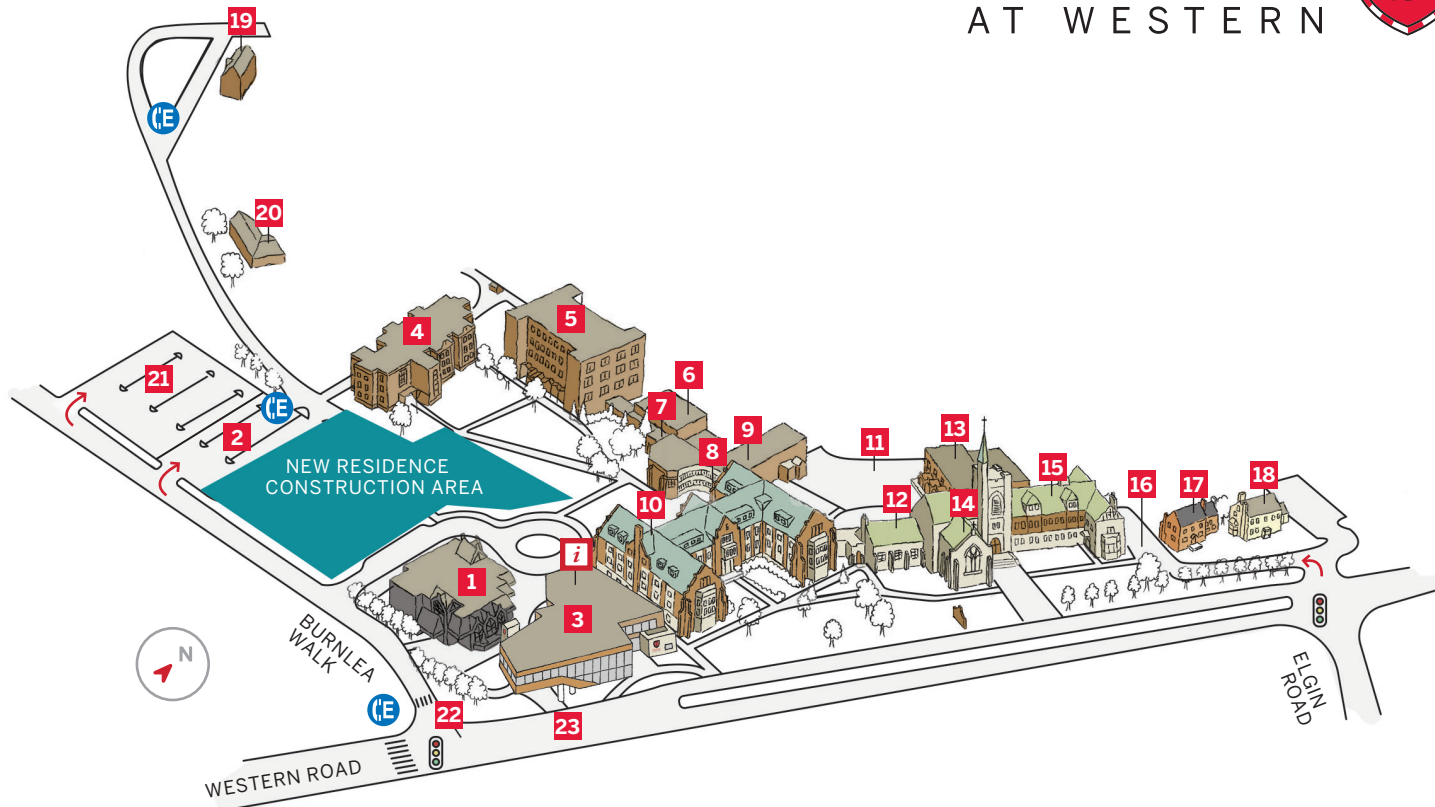

Huron

AT WESTERN

E Code Blue Emergency Phones

i Welcome Centre

- 1** Huron Dining Hall
- Mail/Parking Office
- Huron Room
- 2** Pay 'n Display Parking, Reserved Parking
- 3** The Frank Holmes Centre for Leadership, Ethics & Entrepreneurship
- The Silvercrest Welcome Centre
- Classrooms H111 – H233
- Medline Student Commons
- Beaver Dam
- Performance Theatre
- Executive Offices
- 4** Southwest Residence
- 5** Hellmuth Hall
- 6** Registrar's Office
Financial Aid Office
Student Support Services
Community Partnerships
Residence and Housing Office
- 7** Kingsmill Room
- 8** Security Office
- 9** West Wing
- Classrooms W2 – W116
- 10** O'Neil/Ridley Residence
- HR located in basement
- 11** Valley Wing
- Classrooms V107 – V214
- 12** Great Hall
- 13** Library & Learning Services
- Writing Services
- 14** Huron Chapel
- 15** Administration Wing
- Classrooms A1
- Finance and Human Resources
- 16** Staff and Faculty Parking Lot
- 17** Lucas Alumni House
- Advancement
- Marketing and Communications
- 18** Apps International House
- Campus Tour Parking
- International Services
- Recruitment & Admissions
- Events/Conference Services
- 19** Brough House
- 20** Caskey Gilday Wellness Centre
- 21** Huron Permit Parking
- 22** Main entrance to Huron/Burnlea Walk
- 23** Tunnel Walkway to Western

Huron at Western
1349 Western Rd. London, ON Canada N6G 1H3
519.438.7224 | huronatwestern.ca

CLASSROOM LOCATIONS

- 9** West Wing (W)
- 15** Admin Wing (A)
- 11** Valley Wing (V)
- 3** The Frank Holmes Centre for Leadership, Ethics & Entrepreneurship (H)